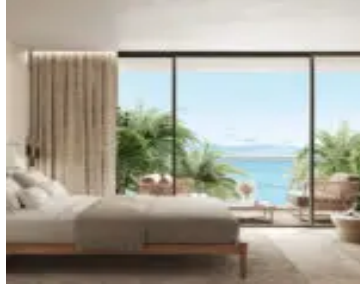

DOLCE BEACH RESIDENCE | LUXURY 2-BEDROOM APARTMENT

<https://www.4u-realestate.org>

Discover DOLCE BEACH RESIDENCE - New Development Program in Sint Maarten!
Invest in an exceptional property and experience the ultimate luxury of beachfront living in Simpson Bay with Dolce Beach Residence, the latest new development in Sint Maarten. These sumptuous 2-bedroom, with an area of 149.12 m2, offered by 4U Real Estate, invite you to [...]

- 2 beds
- 2 baths
- Apartments, Condo
- For Sale
- Active

Amenities & Features

Amenities: Air conditioning, Dishwasher, Dryer, Equipped Bathrooms, Equipped Kitchen, Induction Hob, Refrigerator, Washing Machine

Features: Balcony, Beachfront, Common Gym, Common Swimming Pool, Parking, Sea View