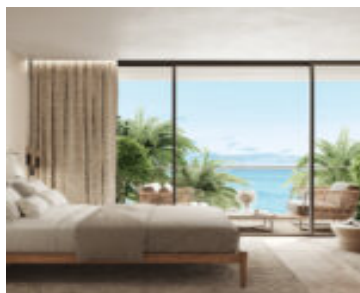

DOLCE BEACH RESIDENCE | LUXURY 2-BEDROOM APARTMENT

<https://www.4u-realestate.org>

Discover DOLCE BEACH RESIDENCE - New Development Program in Sint Maarten!
Invest in an exceptional property and experience the ultimate luxury of beachfront living in Simpson Bay with Dolce Beach Residence, the latest new development in Sint Maarten. These sumptuous 2-bedroom, with an area of 149.12 m2, offered by 4U Real Estate, invite you to [...]

Features: Balcony, Beachfront, Common Gym, Common Swimming Pool, Parking, Sea View